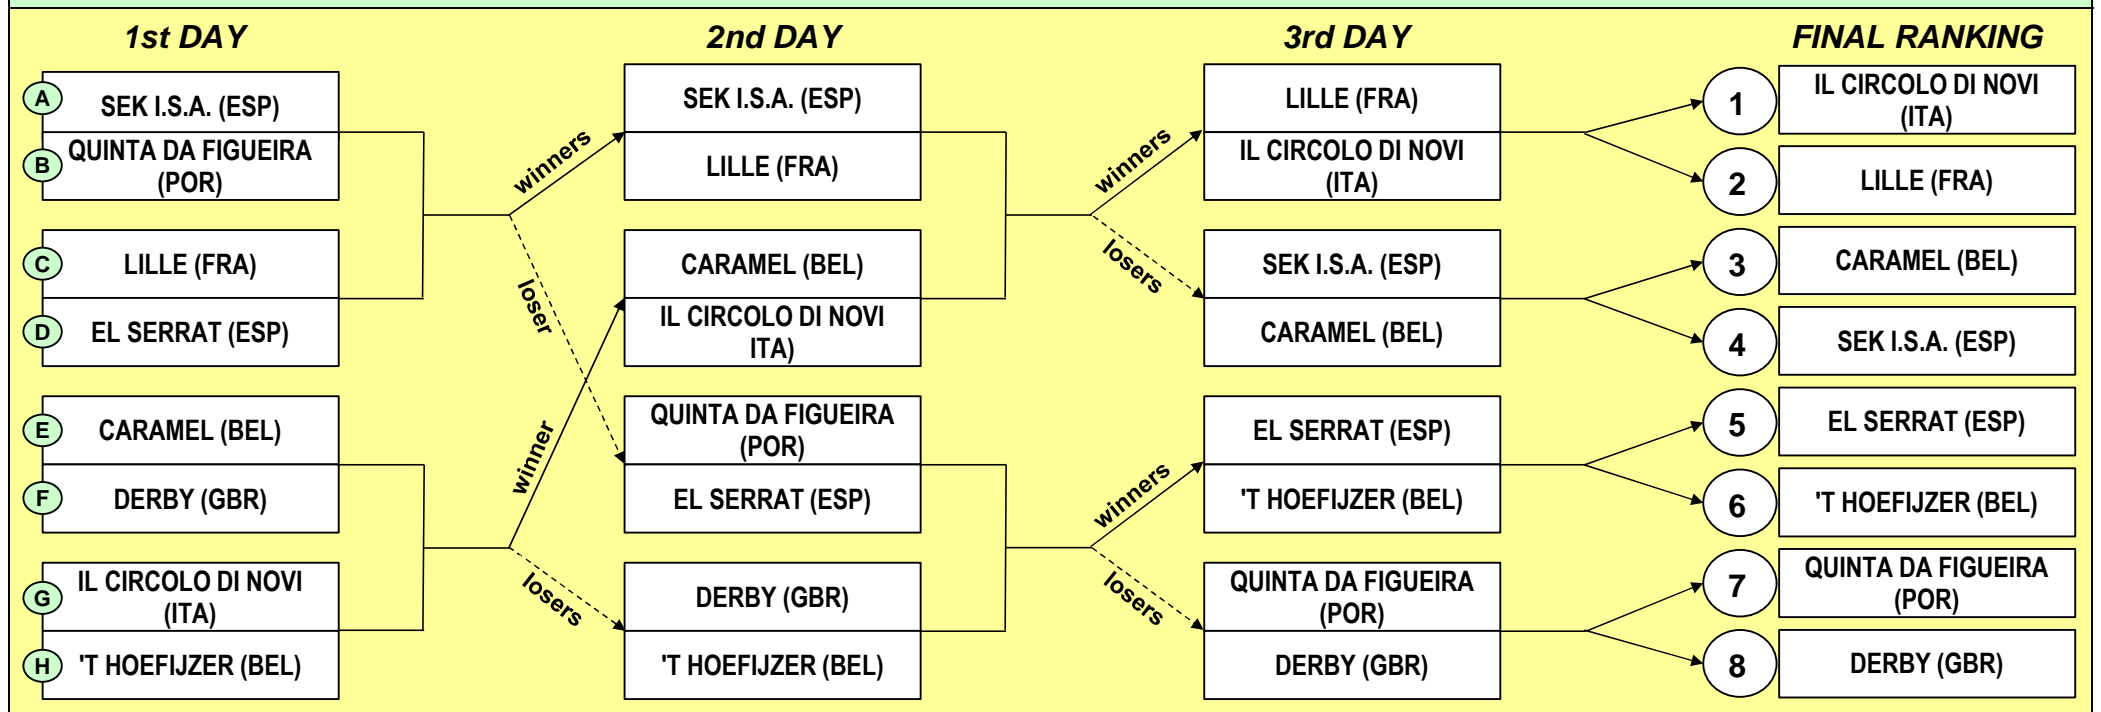

Veterinary Inspection Schedule – September 30th 2023

Veterinary Check Point 1				Veterinary Check Point 2			
time	team	time	Team	time	Team	time	team
07:30	U16: Saint Selve	08:12	U16: La Saluzzese	07:30	Ladies: Rio Tavo-Sharks	08:12	Ladies: Sharkirias
07:37	U16: Young Gunz	08:19	U16: Creissan	07:37	Ladies: North London	08:19	Ladies: Col.Vasco da Gama
07:44	Pro Elite: Q.ta da Figueira	08:26	Pro Elite: SEK I.S.A.	07:44	U16: Q.ta da Figueira	08:26	U16: Montpellier
07:51	Pro Elite: Derby	08:33	Pro Elite: Caramel	07:51	U16: Alforges	08:33	U16: Les Etrets
07:58	Ladies: CEEC	08:40	Ladies: Salon de Provence	07:58	Pro Elite: El Serrat	08:40	Pro Elite: Lille
08:05	Ladies: HB Banyoles	08:47	Ladies: Novi Diabolas	08:05	Pro Elite: 't Hoefijzer	08:47	Pro Elite: il Circolo di Novi

RESULTS & CLASSIFICATION - PRO ELITE

2023 FIHB Champions League
Le Mans (FRA), 28th...30th September 2023

RESULTS

September 28th 2023			September 29th 2023			September 30th 2023		
Il Circolo di Novi vs 't Hoefijzer	9	6	Derby vs 't Hoefijzer	5	12	Quinta da Figueira vs Derby	6	5
Lille vs El Serrat	7	6	Quinta da Figueira vs El Serrat	3	5	El Serrat vs 't Hoefijzer	10	7
Caramel vs Derby	9	4	Caramel vs Il Circolo di Novi	3	10	SEK I.S.A. vs Caramel	4	6
SEK I.S.A. vs Quinta da Figueira	8	7	SEK I.S.A. vs Lille	5	6	Lille vs Il Circolo di Novi	5	7

CLASSIFICATION

AWARDS OF MERIT – PRO ELITE

Place: Le Mans (FRA) **Type of Competition: 2023 FIHB Pro Elite Champions League** **Category: Pro Elite** **Date: September 28th ...30th 2023**

RESULTS

Award	Decided by	Won by	Notes
BEST FAIR PLAY TEAM	Referees	QUINTA DA FIGUEIRA (POR)	
BEST HORSE & PLAYER COMBINATION	Team Leaders, Coaches, Ground Jury	GOLDEN-Gil CARBONES BALDICH Il Circolo di Novi (ITA)	
TOP SCORER	n.a.	Gil CARBONES BALDICH Il Circolo di Novi (ITA)	15 goals