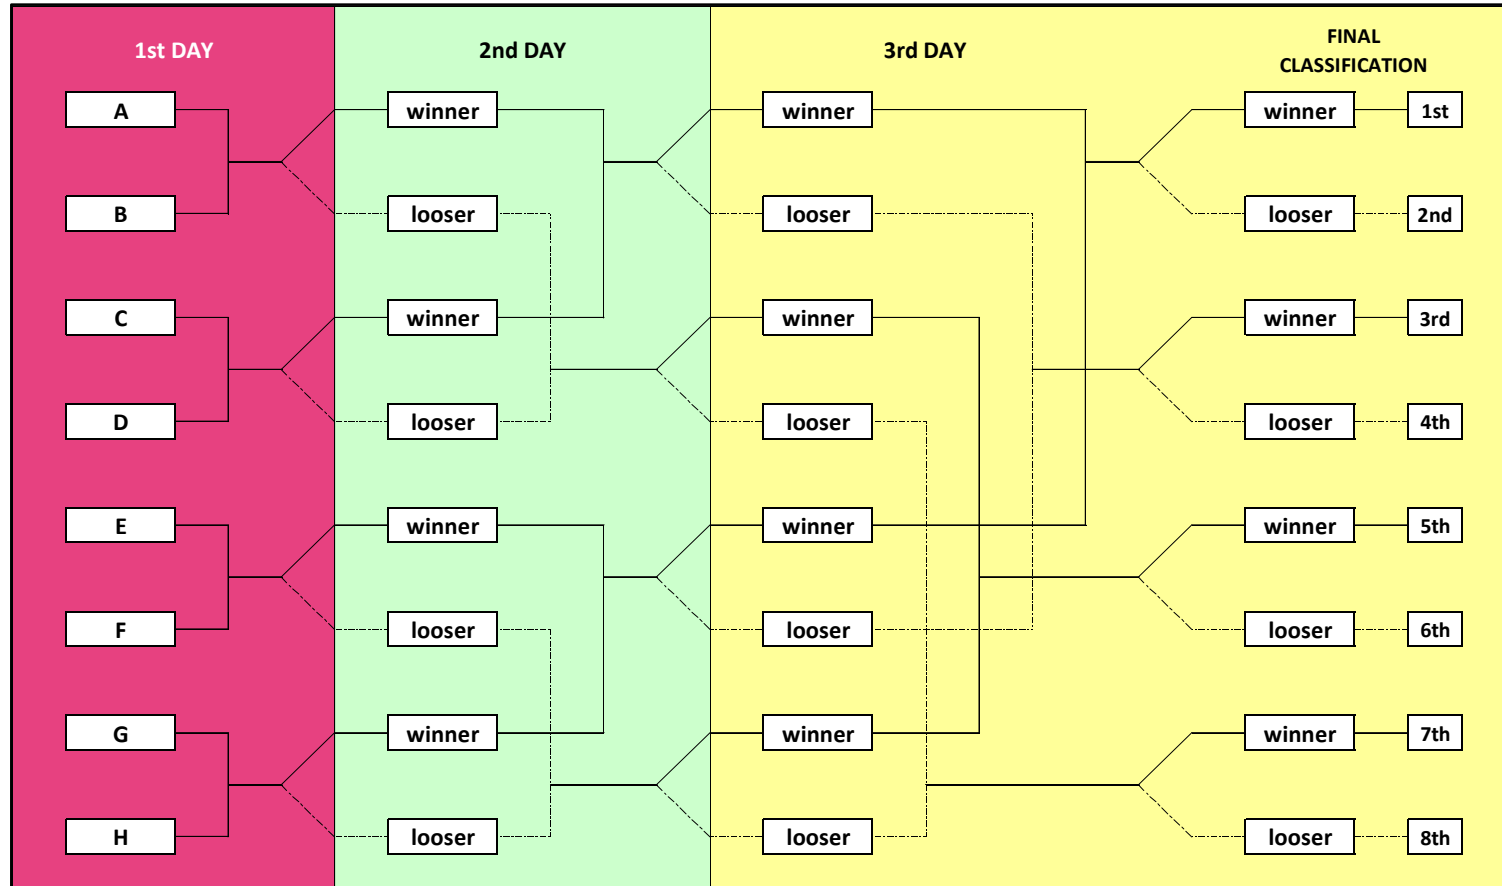

Competition method

FIHB Champions League 2023 – Le Mans (FRA), Sep.28th ...30th 2023 – PROGRAM – ver.3.0

Day	Time	Activity	Notes
Tuesday 26 th September	12:00...20:00	Team's training	Manège Orange, Détente Bleu, Détente Grand Hall
	11:00...20:00	Arrival of the horses	For late arrival please call Laura BOUTIN at +33-618-410-265
Wednesday 27 th September	08:00...20:00	Team's training	Manège Orange, Détente Bleu, Détente Grand Hall
	08:00...10:00	Team's training & familiarization	Manège Orange, Détente Bleu, Détente Grand Hall and Competition pitch
	11:30...14:30	Lunch	Brasserie Rouge
	18:00	Team Leader Meeting	Jappeloup meeting room
	19:00	Welcome Cocktail	Brasserie Rouge
	19:30...22:30	Dinner	Brasserie Rouge
	18:00...01:00	Horse-Ball Bar is open...	La Boulerie Bar
Thursday 28 th September	07:30-11:00	Team's training	Détente Bleu
	08:00-10:00	Veterinary Visit	Manège Orange
	10:30	Ladies: Circolo di Novi Diabolas (ITA) vs HB Banyoles (ESP)	Match in Grand Hall, warm up in Manège Orange and in Détente Grand Hall 10 minutes before beginning of the matches.
	11:10	Under16: Young Gunz /GBR) vs Creissan (FRA)	
	11:50	Pro Elite: Il Circolo di Novi (ITA) vs 't Hoefijzer (BEL)	
	11:30...15:00	Lunch	
	13:30	Ladies: North London (GBR) vs Col.Vasco da Gama (POR)	Match in Grand Hall, warm up in Manège Orange and in Détente Grand Hall 10 minutes before beginning of the matches.
	14:10	Under16: Alforges (ESP) vs Les Etrets (FRA)	
	14:50	Pro Elite: Lille (FRA) vs El Serrat (ESP)	
	15:30	Break	
	15:40	Under16: La Saluzzese (ITA) vs Saint Selve (FRA)	
	16:20	Ladies: Salon de Provence (FRA) vs CEEC (ESP)	
	17:00	Pro Elite: Caramel (BEL) vs Derby (GBR)	
	17:40	Break	
	17:50	Under16: Montpellier (FRA) vs Quinta da Figueira (POR)	
	18:30	Ladies: Sharkirias (ESP) vs Rio Tavo-Sharks (ITA)	
	19:10	Pro Elite: SEK I.S.A. (ESP) vs Quinta da Figueira (POR)	
	20:00	Referee's meeting	
	20:30	Team Leader Meeting	Jappeloup meeting room
	19:00...24:00	Dinner	Brasserie Rouge
18:00...02:00	Horse-Ball Bar is open...	La Boulerie Bar	